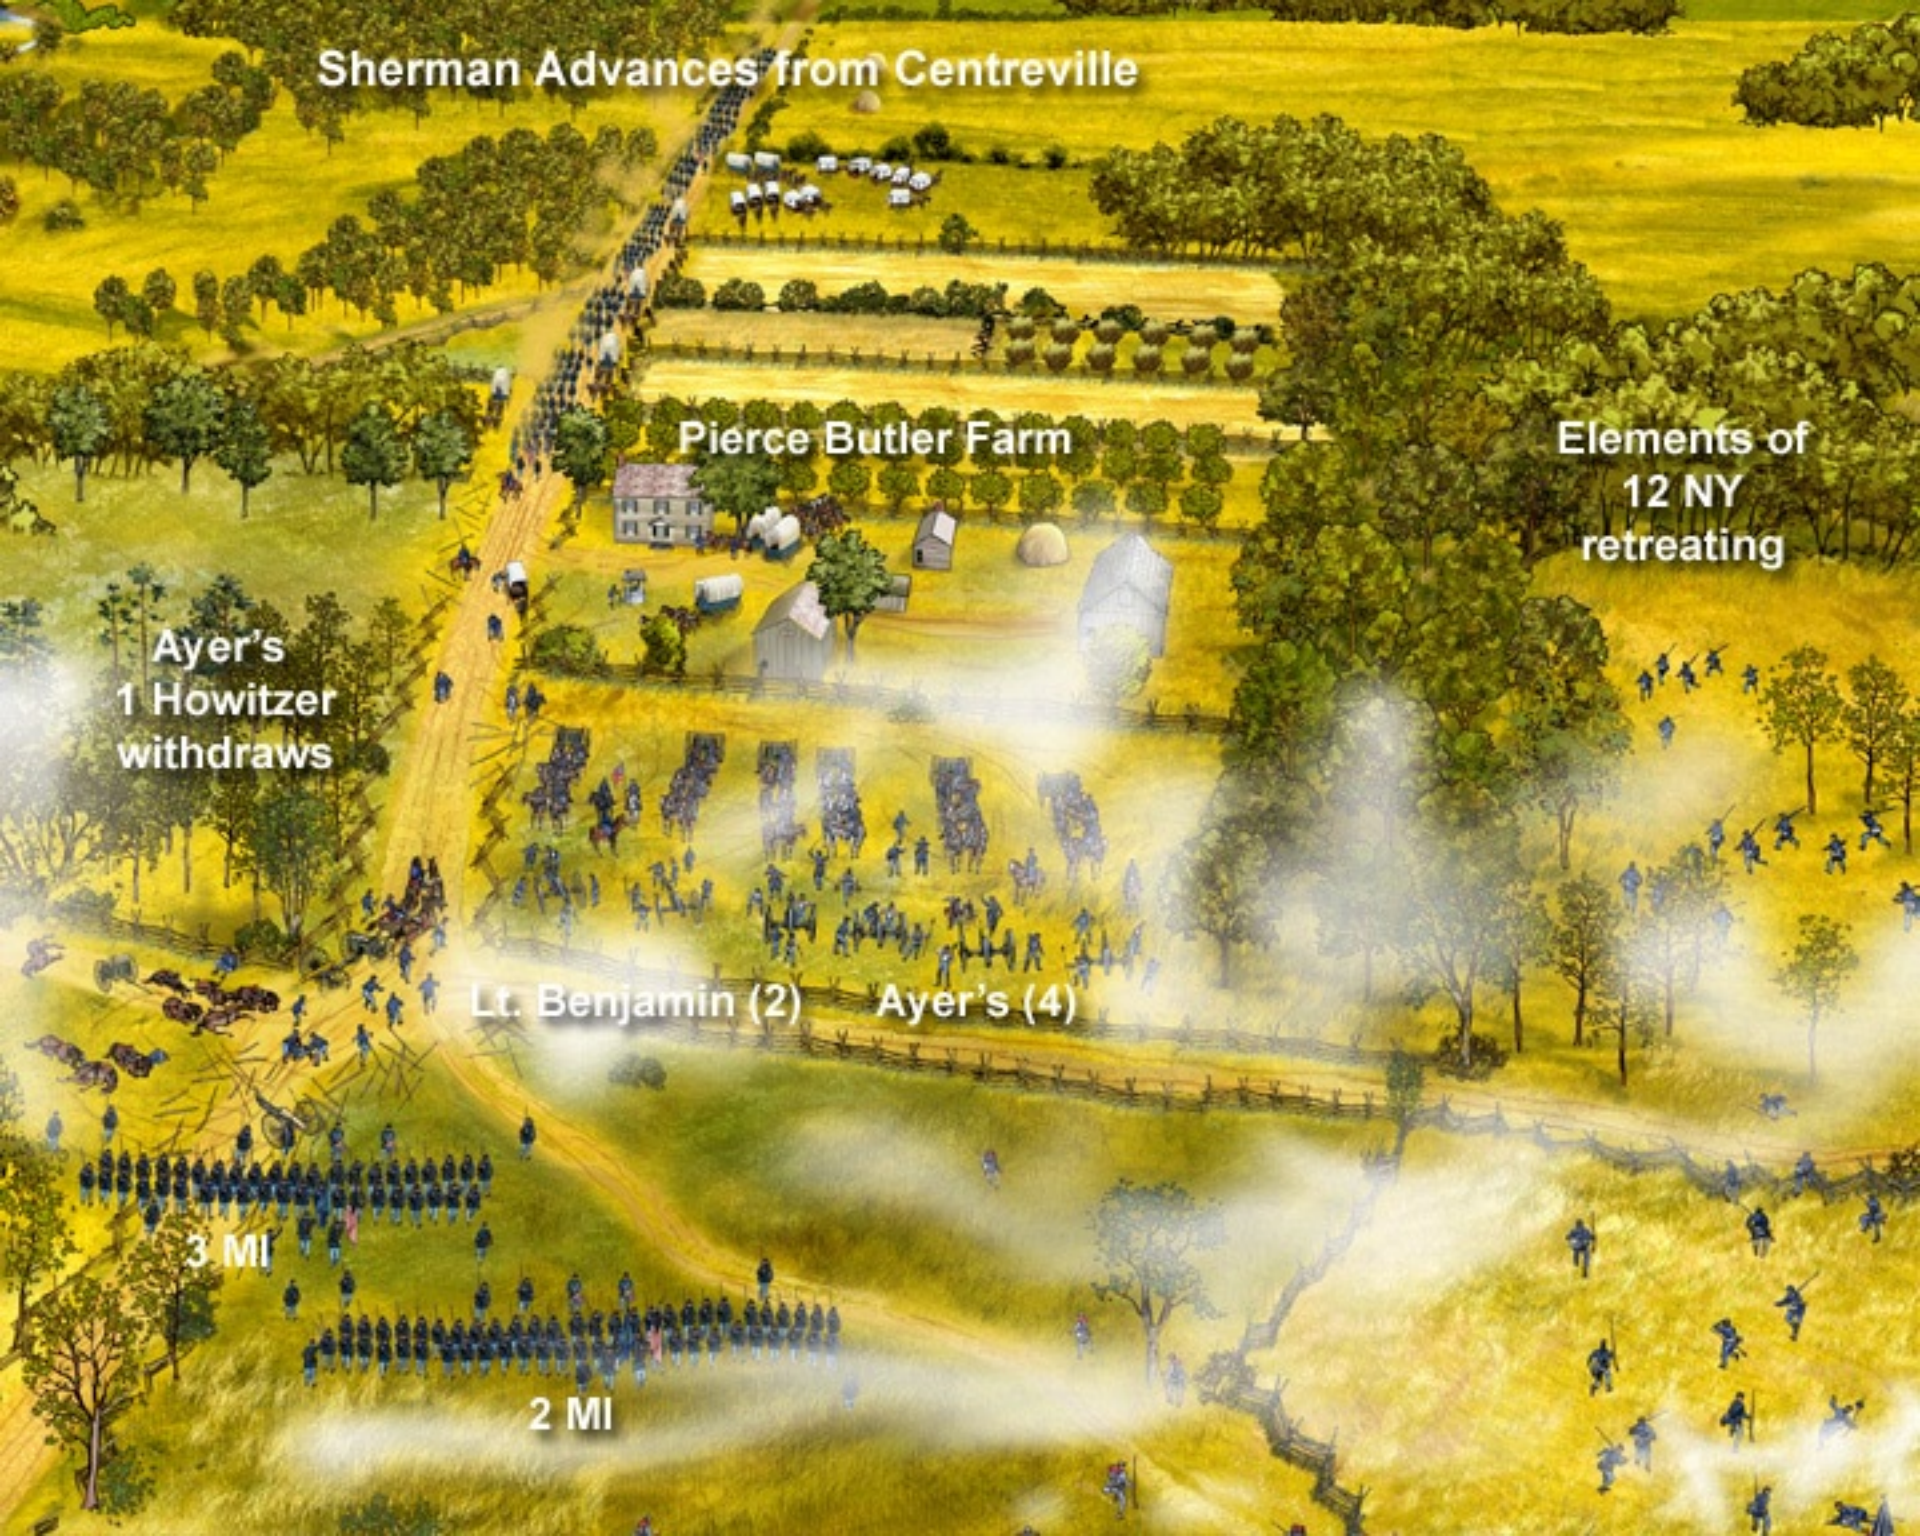

Sherman Advances from Centreville

Pierce Butler Farm

Elements of
12 NY
retreating

Ayer's
1 Howitzer
withdraws

Lt. Benjamin (2) Ayer's (4)

3 MI

2 MI

12 NY

1stMass

1 Va

17 Va

12 NY Prisoners

1st Mass Prisoners

1 Va

Fight between 2 heavy set soldiers

1 Va Res

17 Va

Washington Artillery

7 Va

Longstreet

EARLY

Tents Pepered by Canister from Ayers' Howitzers

Wounded being carted to McClean's Farm